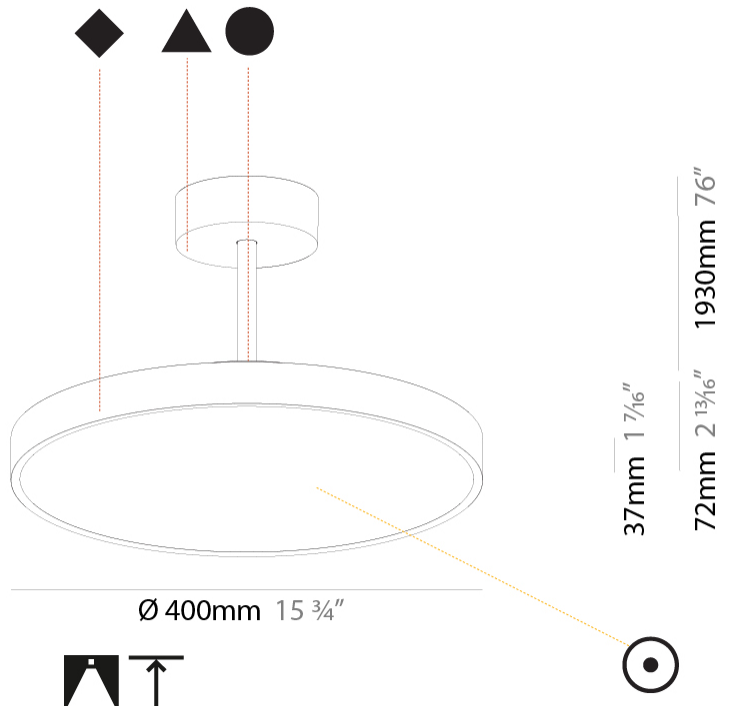

GENERAL

Series: Sign Diva Tube
Subseries: Sign Diva Tube
Brand: Prolicht
Division: Architectural
Mounting Type: Suspension
Mounting Location: Ceiling
Subcategory: Pendant

PHYSICAL

Shape: Round
Diameter (mm): 400
Diameter (in): 15 3/4
Height (mm): 72
Height (in): 2 13/16
Max. Overall Height (mm): 2002
Max. Overall Height (in): 78 13/16
Light Distribution: Direct
Weight (kg): 2.888
Weight (lbs): 6.366
Diffuser: PMMA - Opal / Micro-Prism / Sparkling Secret / Vintage Industrial
Fixture Finish: SSR / BKV / CWI / CRY / HAB / LAG / UFT / ITA / RUA / RUR / MIC / FTG / MYG / TWT / LOD / PUS / FRO / FUP / KIA / POP / BLS / SPG / MEY / GOH / GUM / CHC / COM / ABZ / JAG / OBR / MOS / ROR
Fixture Material: Extruded Aluminum / Steel

ELECTRICAL

Lamp Type: LED (Zhaga Standard)
Input Wattage (W): 17
Total Output Wattage (W): 16
Dimming: Tri-Mode (Non-Dimming and Phase Dimming (120Vac only) and 0-10V Dimming)
Driver Included: Yes
Driver Location: Integrated
Driver Type: Constant Current - Universal
Driver Class: Class 2
Input Voltage (V): 120 - 277
Constant Current (MA): 500

LED

Color Temperature (°K): 2700 / 3000 / 3500 / 4000
Max. Delivered Lumen (lm): 1807 / 1943 / 1951 / 1991
Nominal Lumen (lm): 2250 / 2450 / 2430 / 2480
CRI: >90 CRI
Lamp Life (hrs): 50000

OPTICAL

RATINGS AND CERTIFICATIONS

Certified By: Certified for North American Standards
IP rating: IP20