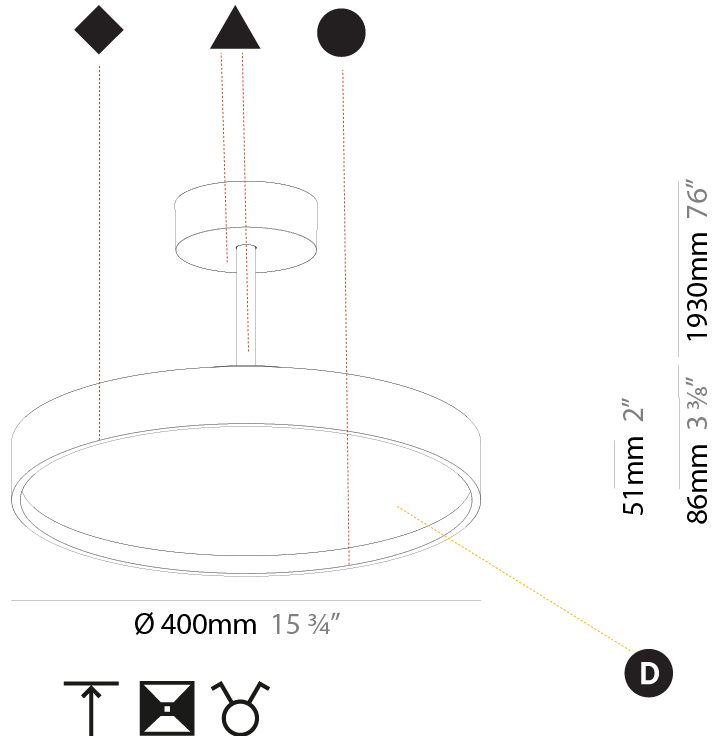

GENERAL

Series: Sign Diva Tube
Subseries: Sign Diva Tube Korona
Brand: Prolicht
Division: Architectural
Mounting Type: Suspension
Mounting Location: Ceiling
Subcategory: Pendant

PHYSICAL

Shape: Round
Diameter (mm): 400
Diameter (in): 15 3/4
Height (mm): 86
Height (in): 3 3/8
Max. Overall Height (mm): 2016
Max. Overall Height (in): 79 3/8
Light Distribution: Direct / Indirect
Weight (kg): 3.251
Weight (lbs): 7.167
Diffuser: PMMA - Opal / Micro-Prism / Sparkling Secret / Vintage Industrial
Fixture Finish: SSR / BKV / CWI / CRY / HAB / LAG / UFT / ITA / RUA / RUR / MIC / FTG / MYG / TWT / LOD / PUS / FRO / FUP / KIA / POP / BLS / SPG / MEY / GOH / GUM / CHC / COM / ABZ / JAG / OBR / MOS / ROR
Fixture Material: Extruded Aluminum / Steel

ELECTRICAL

Lamp Type: LED (Zhaga Standard)
Input Wattage (W): 30
Total Output Wattage (W): 16 / 11.8
Dimming: Tri-Mode (Non-Dimming and Phase Dimming (120Vac only) and 0-10V Dimming)
Driver Included: Yes
Driver Location: Integrated
Driver Type: Constant Current - Universal
Driver Class: Class 2
Input Voltage (V): 120 - 277
Constant Current (MA): 500 / 350

LED

Color Temperature (*K): 2700 / 3000 / 3500 / 4000
Max. Delivered Lumen (lm): 3409 / 3019 / 3055 / 3117
Nominal Lumen (lm): 4182 / 4142 / 4189 / 4275
CRI: >90 CRI
Lamp Life (hrs): 50000

OPTICAL

RATINGS AND CERTIFICATIONS

Certified By: Certified for North American Standards
IP rating: IP20