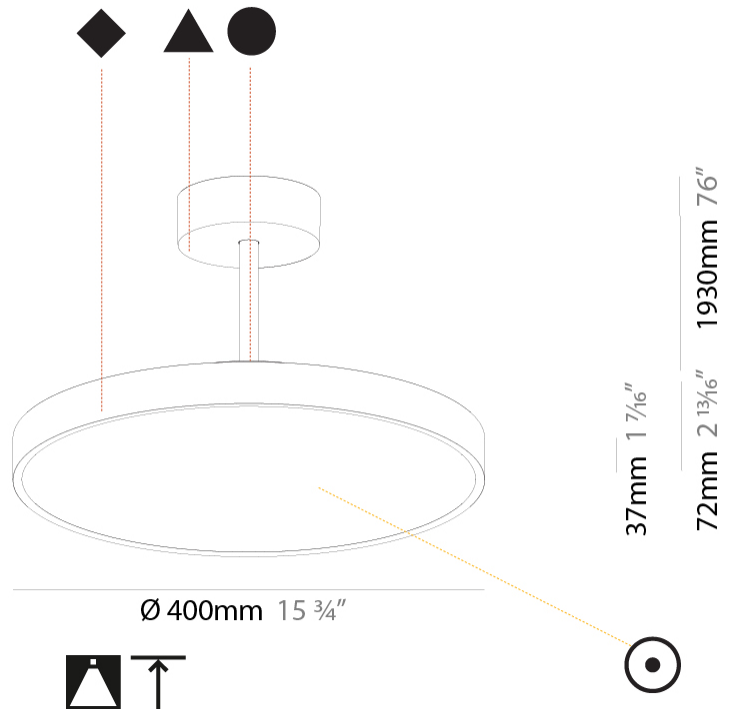

GENERAL

Series: Sign Diva Tube
Subseries: Sign Diva Tube
Brand: Prolicht
Division: Architectural
Mounting Type: Suspension
Mounting Location: Ceiling
Subcategory: Pendant

PHYSICAL

Shape: Round
Diameter (mm): 400
Diameter (in): 15 3/4
Height (mm): 72
Height (in): 2 13/16
Max. Overall Height (mm): 2002
Max. Overall Height (in): 78 13/16
Light Distribution: Direct
Weight (kg): 2.888
Weight (lbs): 6.366
Diffuser: PMMA - Opal / Micro-Prism / Sparkling Secret / Vintage Industrial
Fixture Finish: SSR / BKV / CWI / CRY / HAB / UFT / ITA / RUA / FTG / MYG / LOD / PUS / FRO / FUP / KIA / POP / BLS / SPG / MEY / GOH / GUM / CHC / COM / ABZ / JAG / OBR / MOS / ROR
Fixture Material: Extruded Aluminum / Steel

ELECTRICAL

Lamp Type: LED (Zhaga Standard)
Input Wattage (W): 17
Total Output Wattage (W): 16
Dimming: Tri-Mode (Non-Dimming and Phase Dimming (120Vac only) and 0-10V Dimming)
Driver Included: Yes
Driver Location: Integrated
Driver Type: Constant Current - Universal
Driver Class: Class 2
Input Voltage (V): 120 - 277
Constant Current (MA): 500

LED

Color Temperature (°K): 2700 / 3000 / 3500 / 4000
Max. Delivered Lumen (lm): 1807 / 1943 / 1951 / 1991
Nominal Lumen (lm): 2250 / 2450 / 2430 / 2480
CRI: >90 CRI
Lamp Life (hrs): 50000

OPTICAL

RATINGS AND CERTIFICATIONS

Certified By: Certified for North American Standards
IP rating: IP20

A