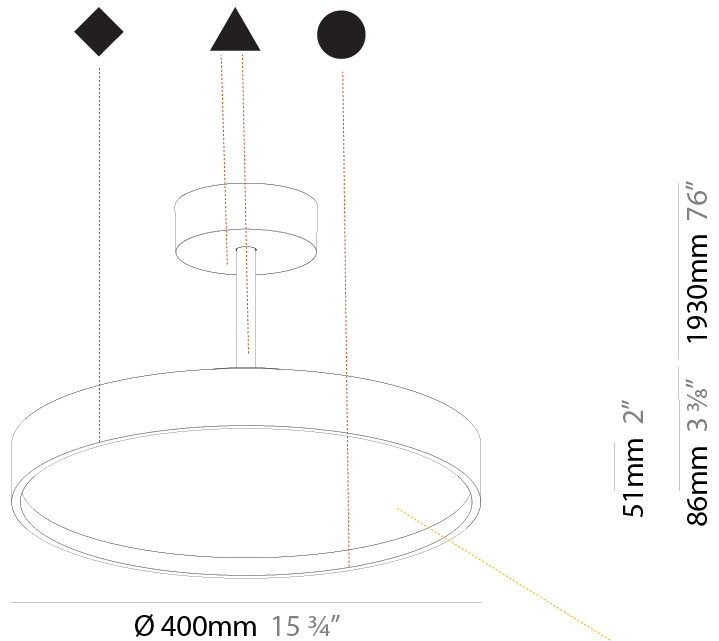

GENERAL

Series: Sign Diva Tube
Subseries: Sign Diva Tube Korona
Brand: Prolicht
Division: Architectural
Mounting Type: Suspension
Mounting Location: Ceiling
Subcategory: Pendant

PHYSICAL

Shape: Round
Diameter (mm): 400
Diameter (in): 15 3/4
Height (mm): 86
Height (in): 3 3/8
Max. Overall Height (mm): 2016
Max. Overall Height (in): 79 3/8
Light Distribution: Direct
Weight (kg): 3.251
Weight (lbs): 7.167
Diffuser: PMMA - Opal / Micro-Prism / Sparkling Secret / Vintage Industrial
Fixture Finish: SSR / BKV / CWI / CRY / HAB / LAG / UFT / ITA / RUA / RUR / MIC / FTG / MYG / TWT / LOD / PUS / FRO / FUP / KIA / POP / BLS / SPG / MEY / GOH / GUM / CHC / COM / ABZ / JAG / OBR / MOS / ROR
Fixture Material: Extruded Aluminum / Steel

ELECTRICAL

Lamp Type: LED (Zhaga Standard)
Input Wattage (W): 17
Dimming: Tri-Mode (Non-Dimming and Phase Dimming (120Vac only) and 0-10V Dimming)
Driver Included: Yes
Driver Location: Integrated
Driver Type: Constant Current - Universal
Driver Class: Class 2
Input Voltage (V): 120 - 277
Constant Current (MA): 500

LED

Color Temperature (°K): 2700 / 3000 / 3500 / 4000
Max. Delivered Lumen (lm): 1807 / 1943 / 1951 / 1991
Nominal Lumen (lm): 2250 / 2420 / 2430 / 2480
CRI: >90 CRI
Lamp Life (hrs): 50000

OPTICAL

RATINGS AND CERTIFICATIONS

Certified By: Certified for North American Standards
IP rating: IP20